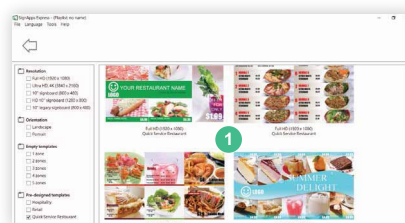

SignApps Express

When should you use IAdea SignApps Express?

Digital signage defines your customer's experience the moment he/she steps in your venue, whether it's a restaurant or a retail shop, an office building or a hotel lobby. At IAdea, we provide the most reliable hardware on the market. To enable customers with greater efficiency, IAdea SignApps Express is bundled with all IAdea devices – an elementary, easy-to-use tool that beginners in digital signage are welcome to leverage for simple demonstration, concept development and a quick run-through of all IAdea built-in features.

Beginner to get a head start

- 
Intuitive UI Design
 Drag & drop to create customized content and select built-in template to generate layout
- 
Accept Multiple Media Format
 Flexible with media content types, including Powerpoint, video, image, widget
- 
Network Devices Discovery
 Auto finding all of the devices connected to a network
- 
Remote Content Update
 Create and schedule playlists for all of your local and non-local in-service devices

- 1 Select template (Many vertical market templates available; example here: restaurant and QSR)

- 2 Change to your content

- 3 Select color theme from tools menu. Done!

SignApps Express	Standard	Cloud (License required)
Create looping content / dynamic playlists	●	●
Create multi-zone, interactive, live text, BrightWall, synchronized, and other advanced playlists	●	●
Create interactive trigger events	●	●
Support multiple content formats including image, media, PowerPoint, widget, ticker, audio, URL	●	●
Schedule playlists	●	●
Publish playlists to multiple device in local network	●	●
Publish playlists to multiple device in non-local network (remote content update)		●
Layout editor for creating templates		●