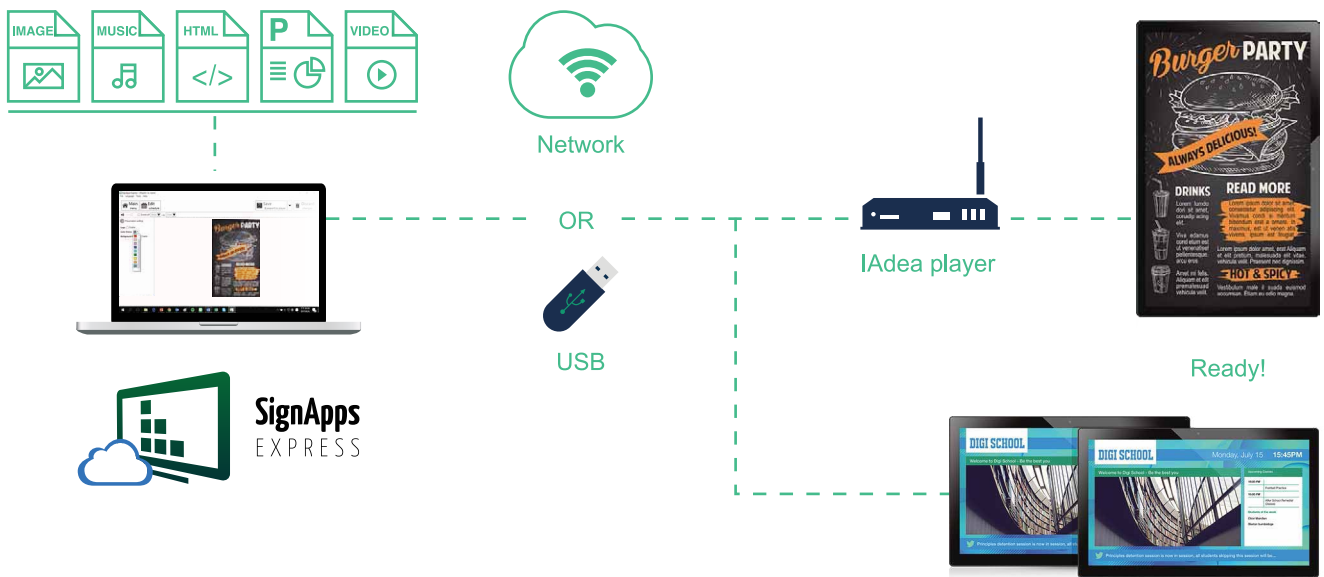

SignApps Express

When should you use IAdea SignApps Express?

Digital signage defines your customer's experience the moment he/she steps in your venue, whether it's a restaurant or a retail shop, an office building or a hotel lobby. At IAdea, we provide the most reliable hardware on the market. To enable customers with greater efficiency, IAdea SignApps Express is bundled with all IAdea devices – an elementary, easy-to-use tool that beginners in digital signage are welcome to leverage for simple demonstration, concept development and a quick run-through of all IAdea built-in features.

- 1 Select template (Many vertical market templates available; example here: restaurant and QSR)

- 2 Change to your content

- 3 Select color theme from tools menu. Done!

SignApps Express	Standard	Cloud (License required)
Create looping content / dynamic playlists	●	●
Create multi-zone, interactive, live text, BrightWall, synchronized, and other advanced playlists	●	●
Create interactive trigger events	●	●
Support multiple content formats including image, media, PowerPoint, widget, ticker, audio, URL	●	●
Schedule playlists	●	●
Publish playlists to multiple device in local network	●	●
Publish playlists to multiple device in non-local network (remote content update)		●
Layout editor for creating templates		●

How to use SignApps Express widgets, such as weather, clock and calendar? For a list of video tutorials, please visit IDea YouTube channel.

Start using SignApps Express today to simplify your content distribution and grow your deployment from 1 to 100 in record time!